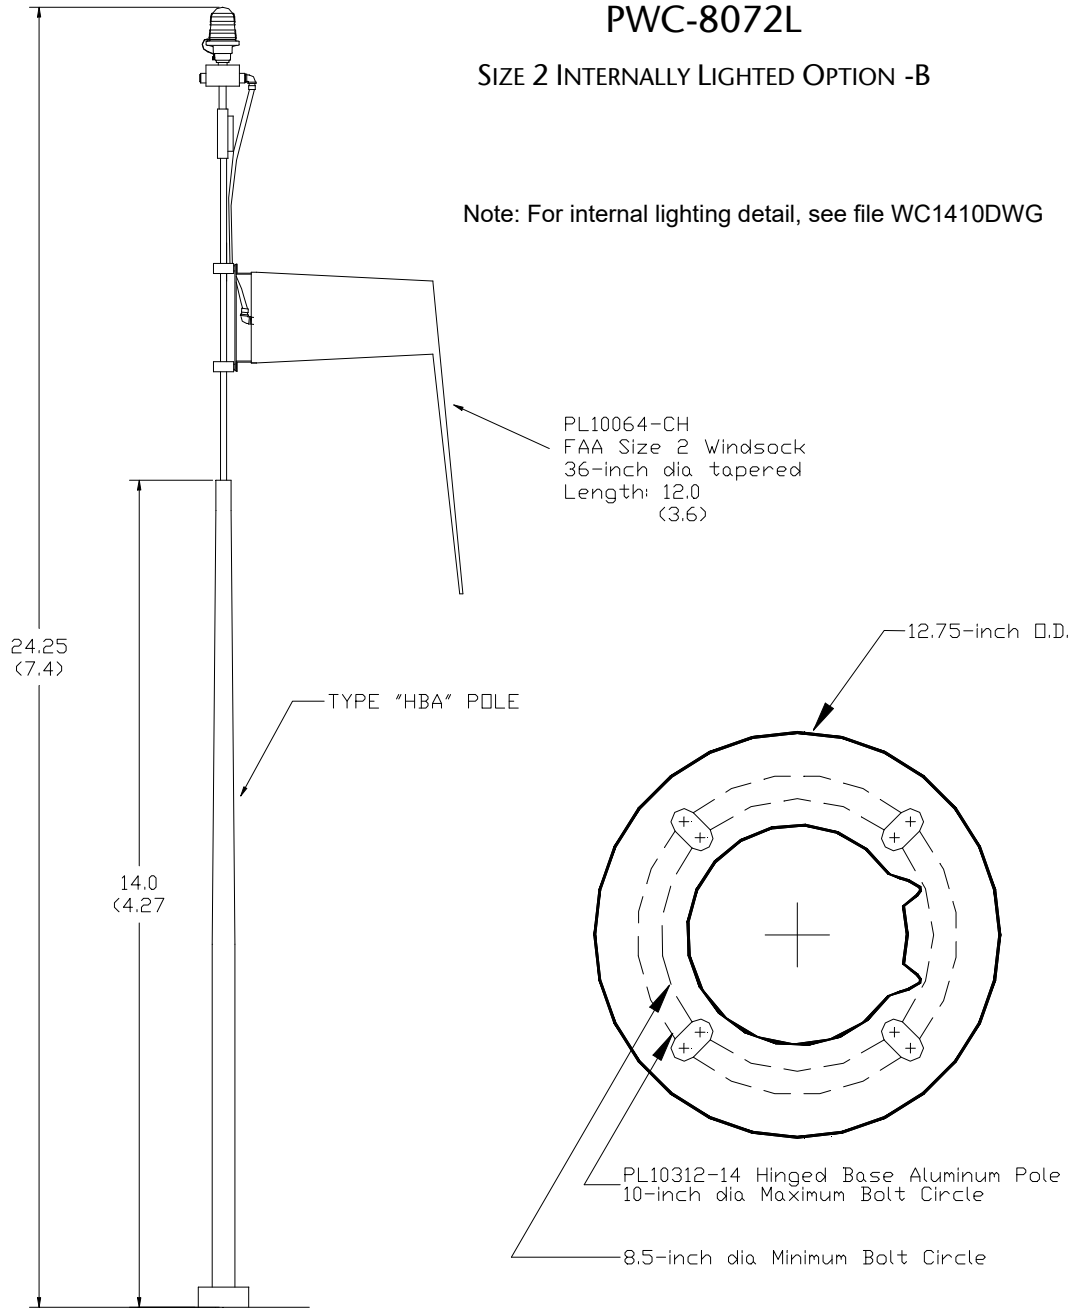

**POINT WIND CONE
PWC**
RIGID INTERNALLY LIGHTED TYPE 807

PWC-8072L

SIZE 2 INTERNALLY LIGHTED OPTION -B

Note: For internal lighting detail, see file WC1410DWG

Dimensions: feet
(meters)