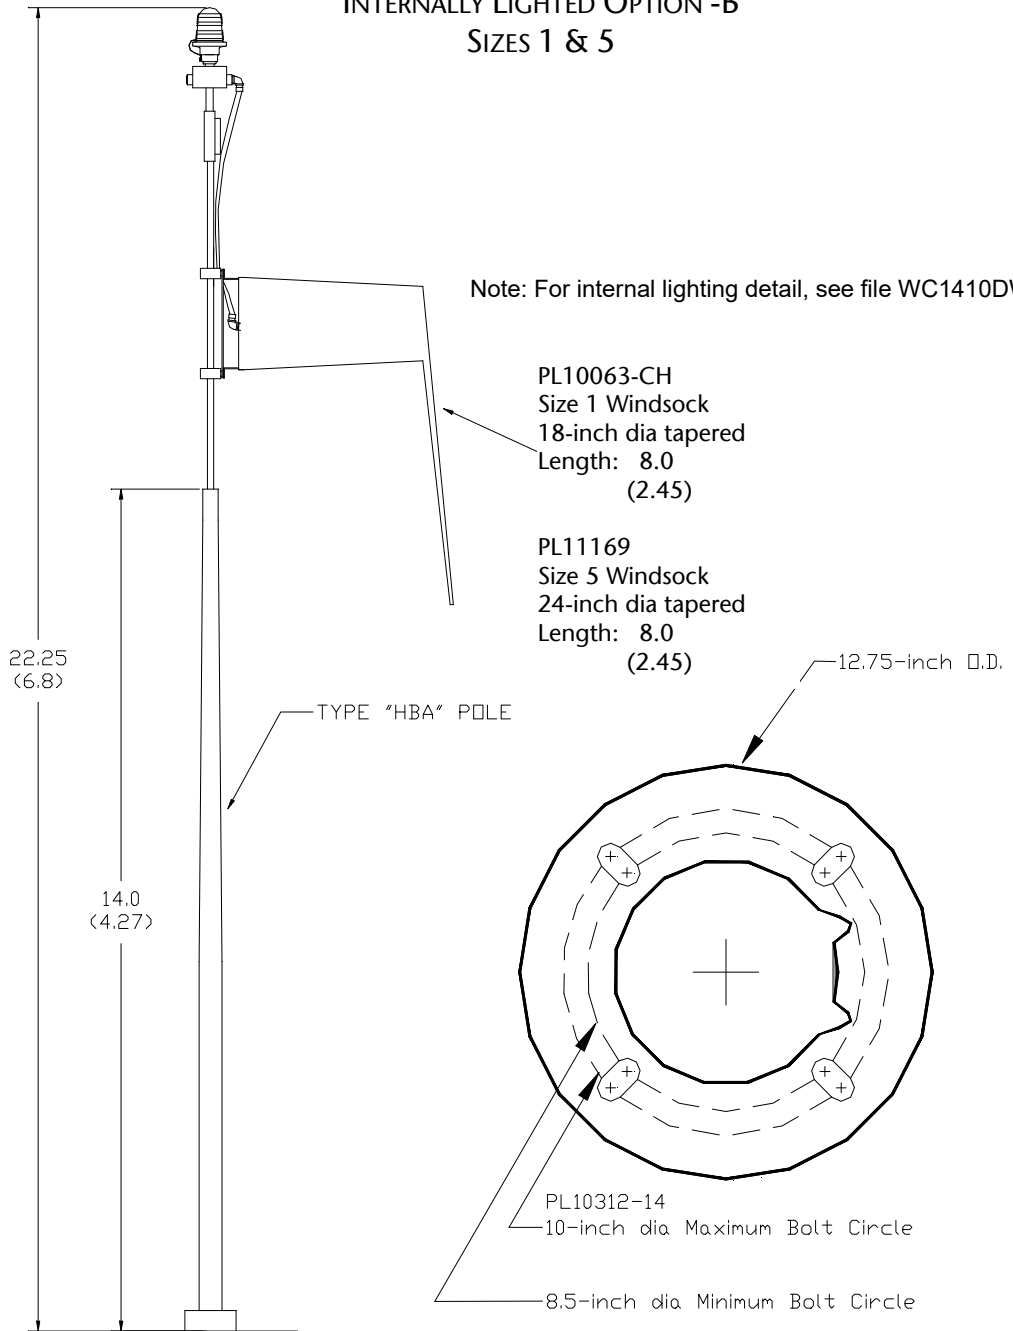

PWC-807xL

INTERNALLY LIGHTED OPTION -B
SIZES 1 & 5

Dimensions: feet
(meters)