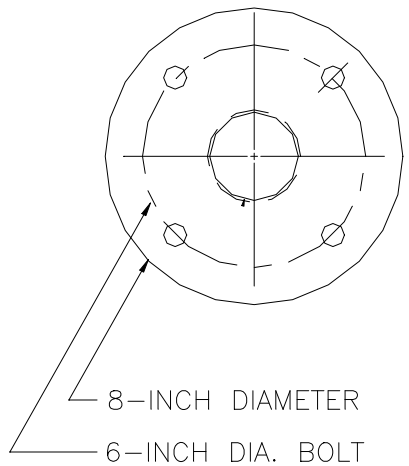

**PWC-806xL**

INTERNALLY LIGHTED OPTION -B

Note: For internal lighting detail, see file WC1410DWG

OPTION: -FF  
FLOOR FLANGE

Dimensions: feet  
(meters)