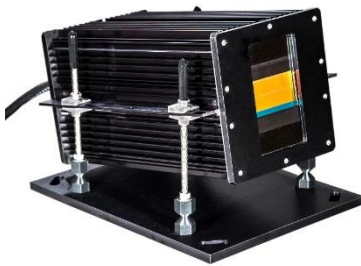

POINT LIGHTING

POINT VERTIPOINT LIGHTING PRODUCTS & LIGHTING SYSTEM DESIGN CAPABILITIES

WWW.POINTVERTIPOINTLIGHTING.COM

VERTIPOINT LIGHTING SYSTEMS

WWW.VERTIPOINTNAVAIDS.COM

WWW.VERTIPOINTLIGHTING.COM

For 30 years, Point has manufactured heliport and marine helideck aviation lighting systems. Point has made a natural entry into vertiport lighting systems in cooperation with several entrants to the developing eVTOL aircraft market. We offer those aircraft manufacturers our expertise in the design of visual landing systems as well many years of knowledge of recommended practices and operational considerations.

HELIPORT APPROACH PATH INDICATOR
VISUAL SLOPE GUIDANCE
HAPI-89001-1-F

FATO PERIMETER LIGHT
PRL-97004-1C-G-LSM

TLOF PERIMETER LIGHT
PRL-97704-1C-G-CL

SURFACE FLOODLIGHT & WALKWAY LIGHT
PSF-53063-6-JB-V & -WW
HEIGHT LESS THAN 2-INCHES